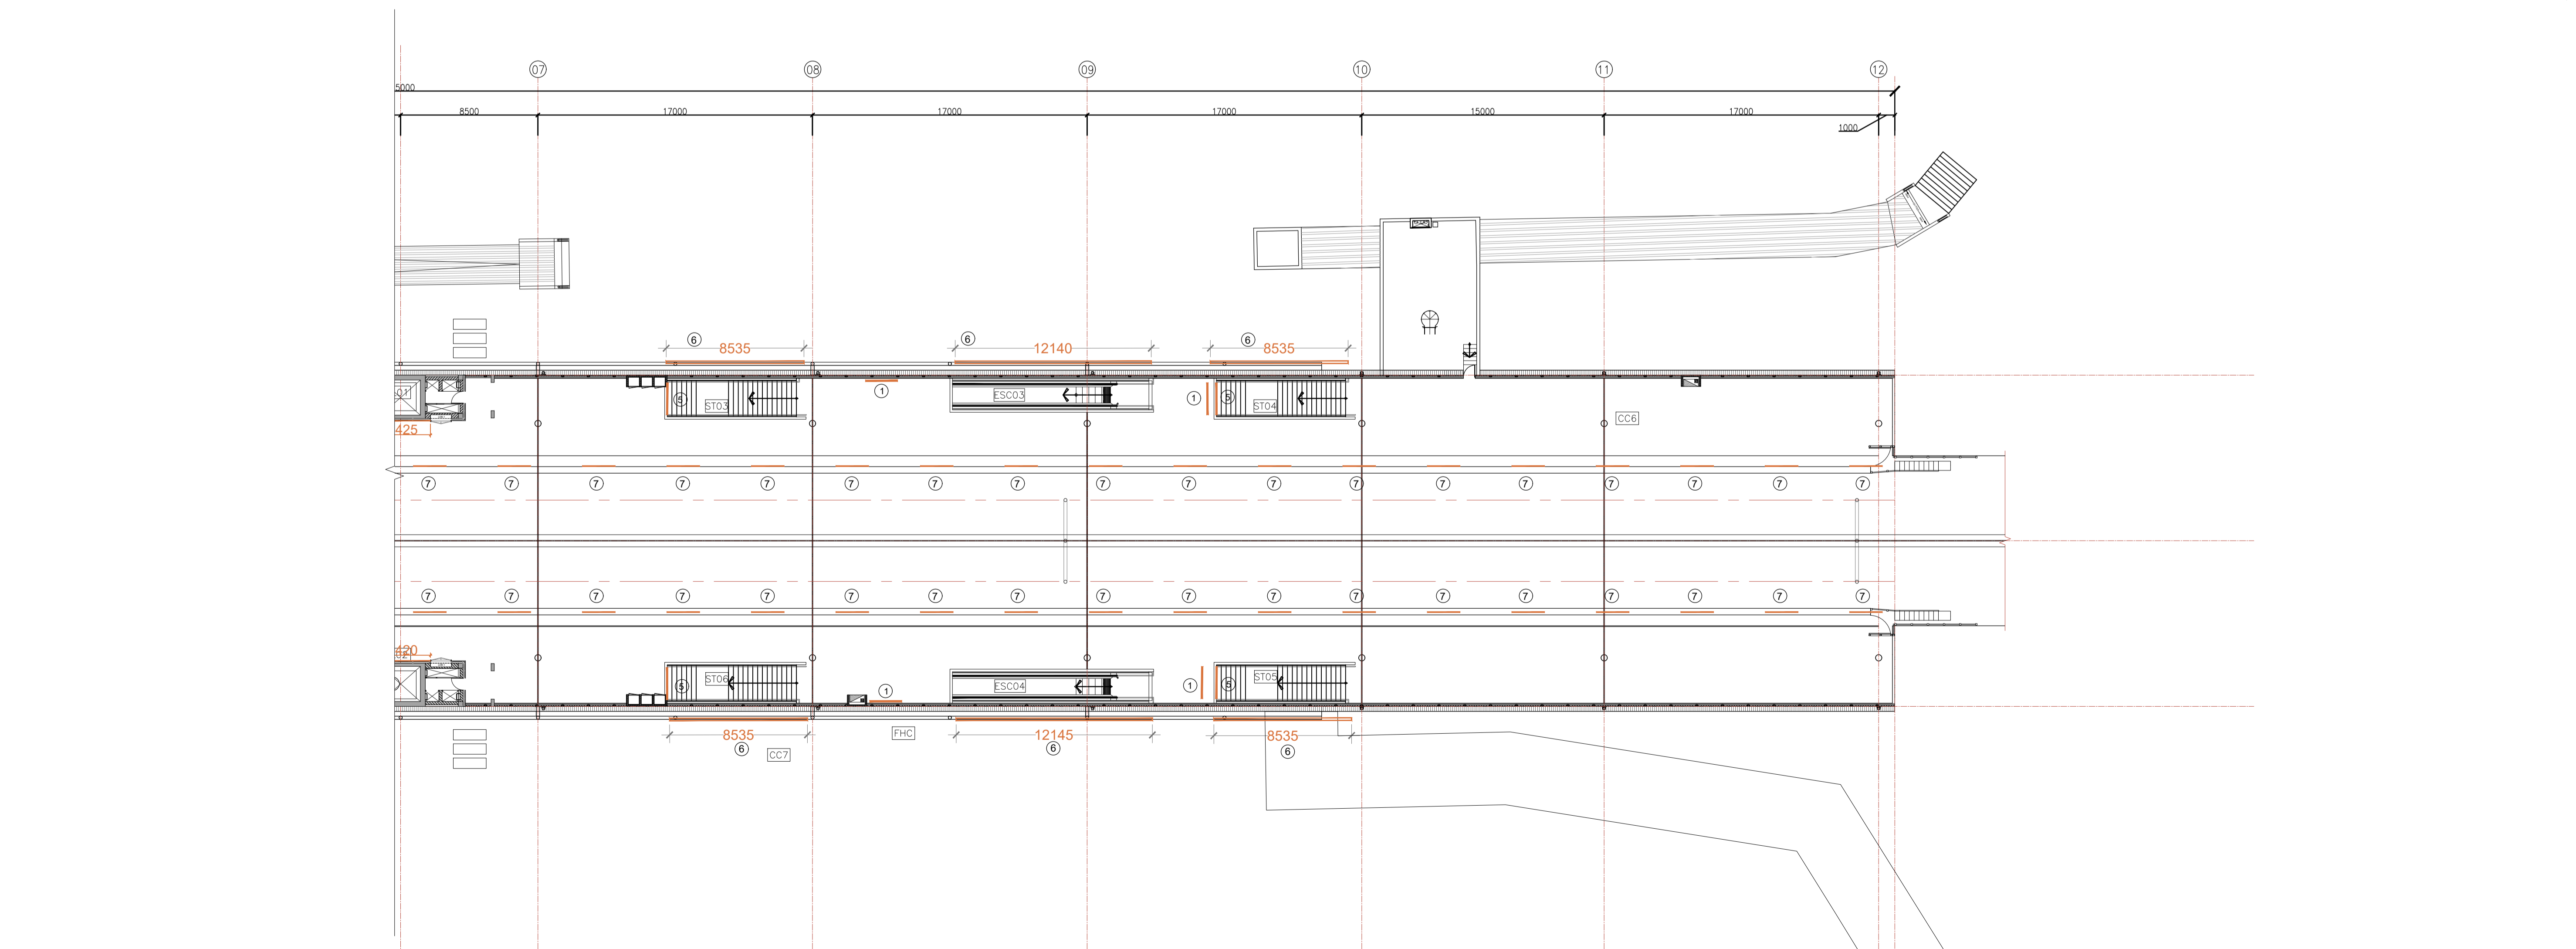

ANDHERI WEST METRO STATION- STREET LEVEL PLAN

OF DN NAGAR
STATION
H: 1+457.0

ANDHERI WEST METRO STATION- CONCOURSE LEVEL PLAN

ANDHERI WEST METRO STATION- PLATFORM LEVEL PLAN