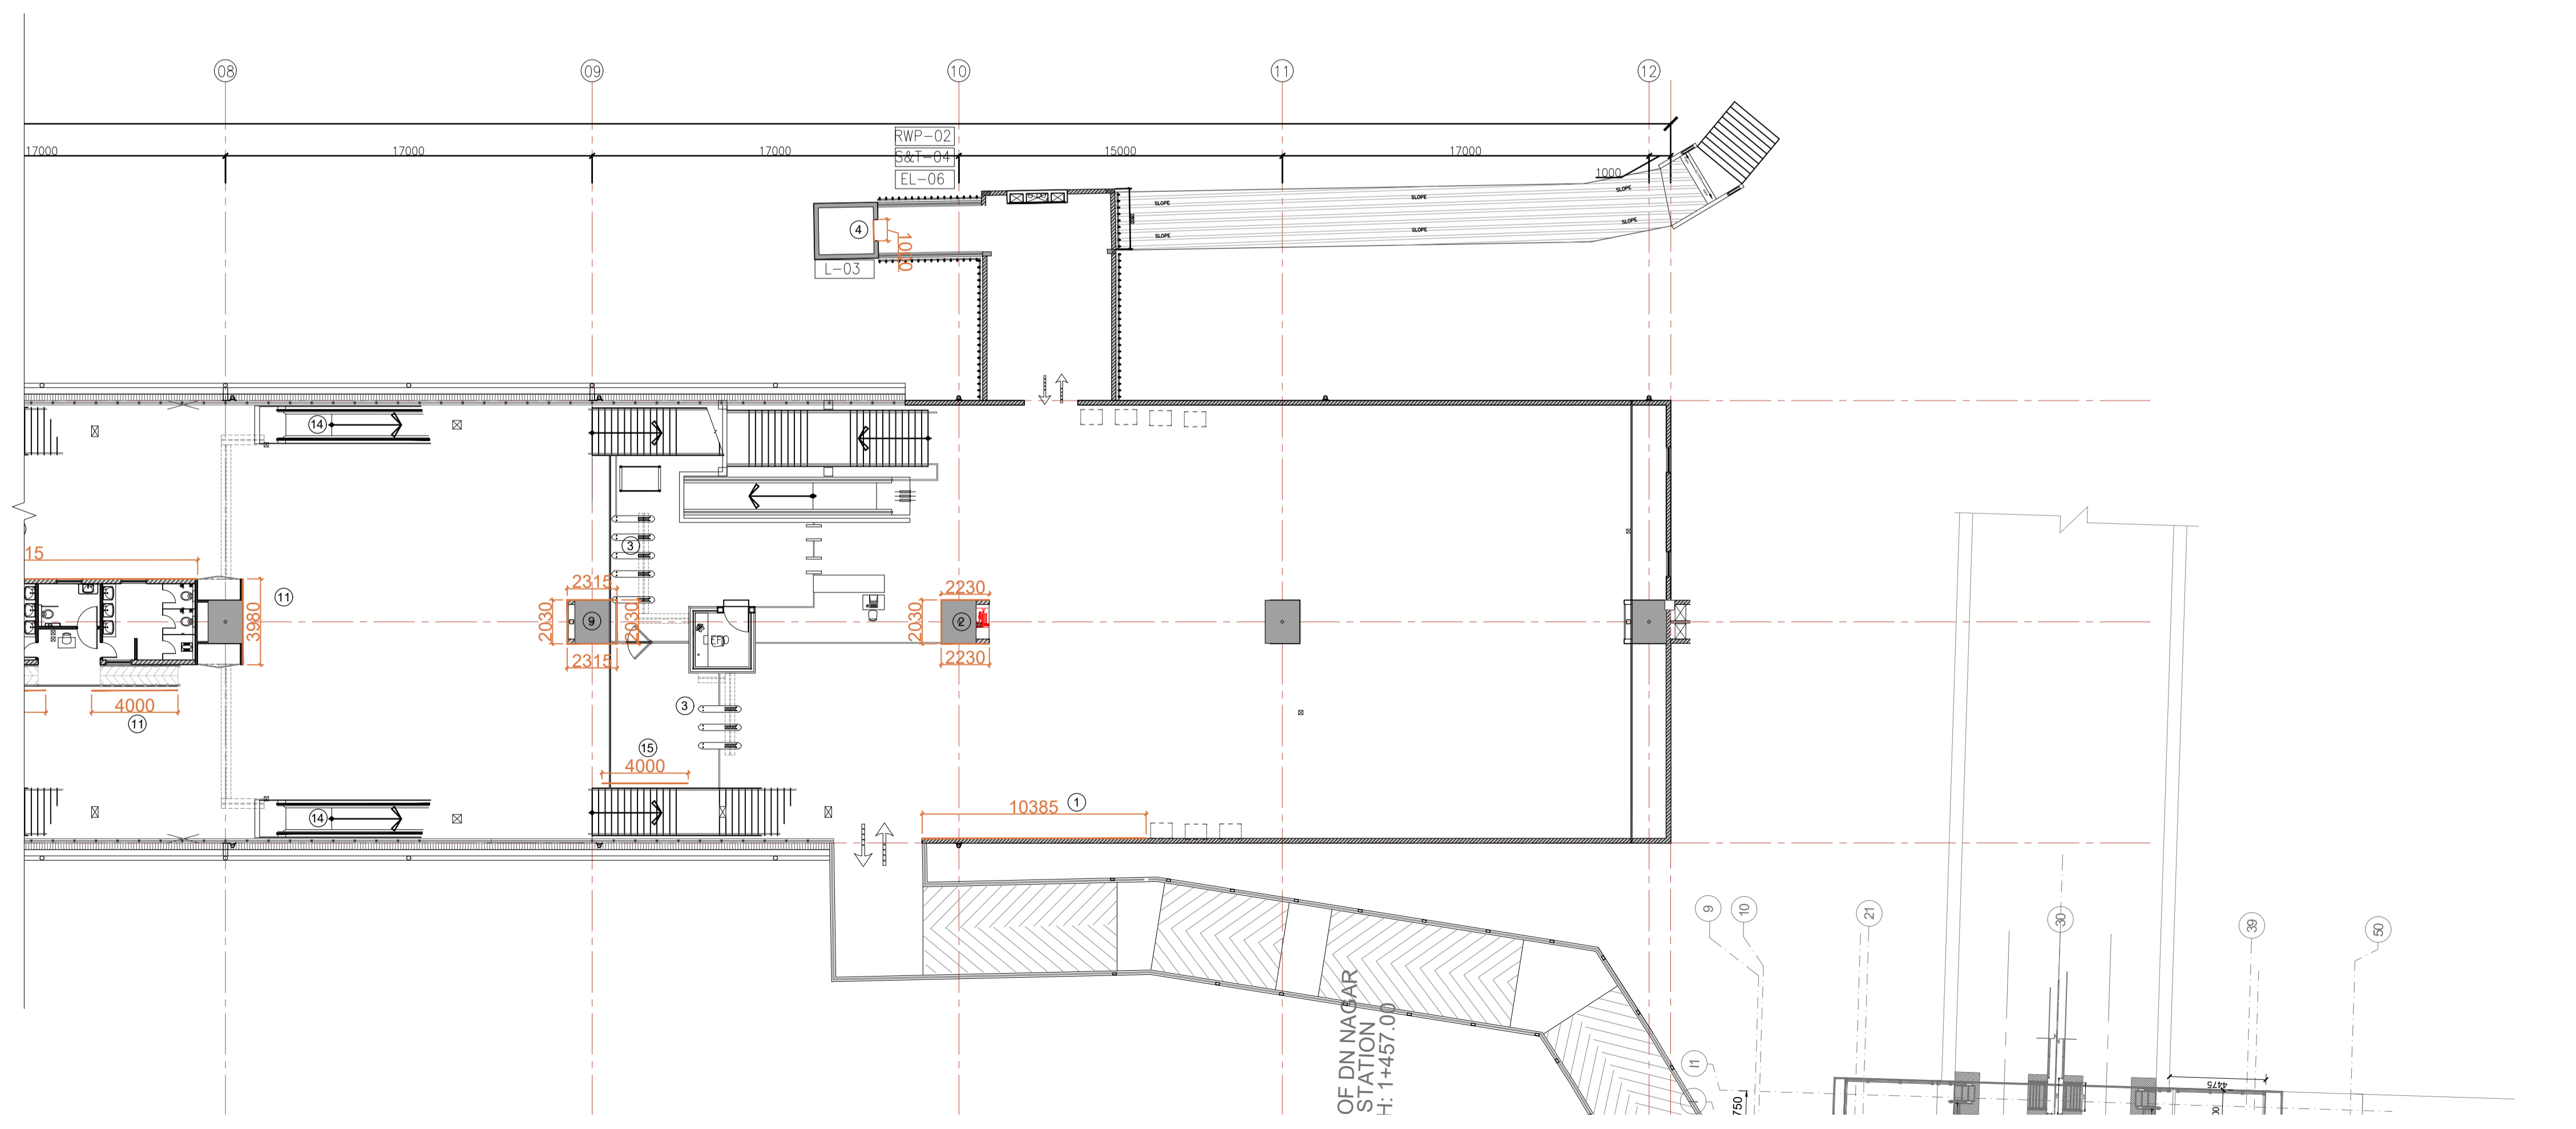

ANDHERI WEST METRO STATION- STREET LEVEL PLAN

OF DN NAGAR
STATION
H: 1+457.0

ANDHERI WEST METRO STATION- CONCOURSE LEVEL PLAN

ANDHERI WEST METRO STATION- PLATFORM LEVEL PLAN