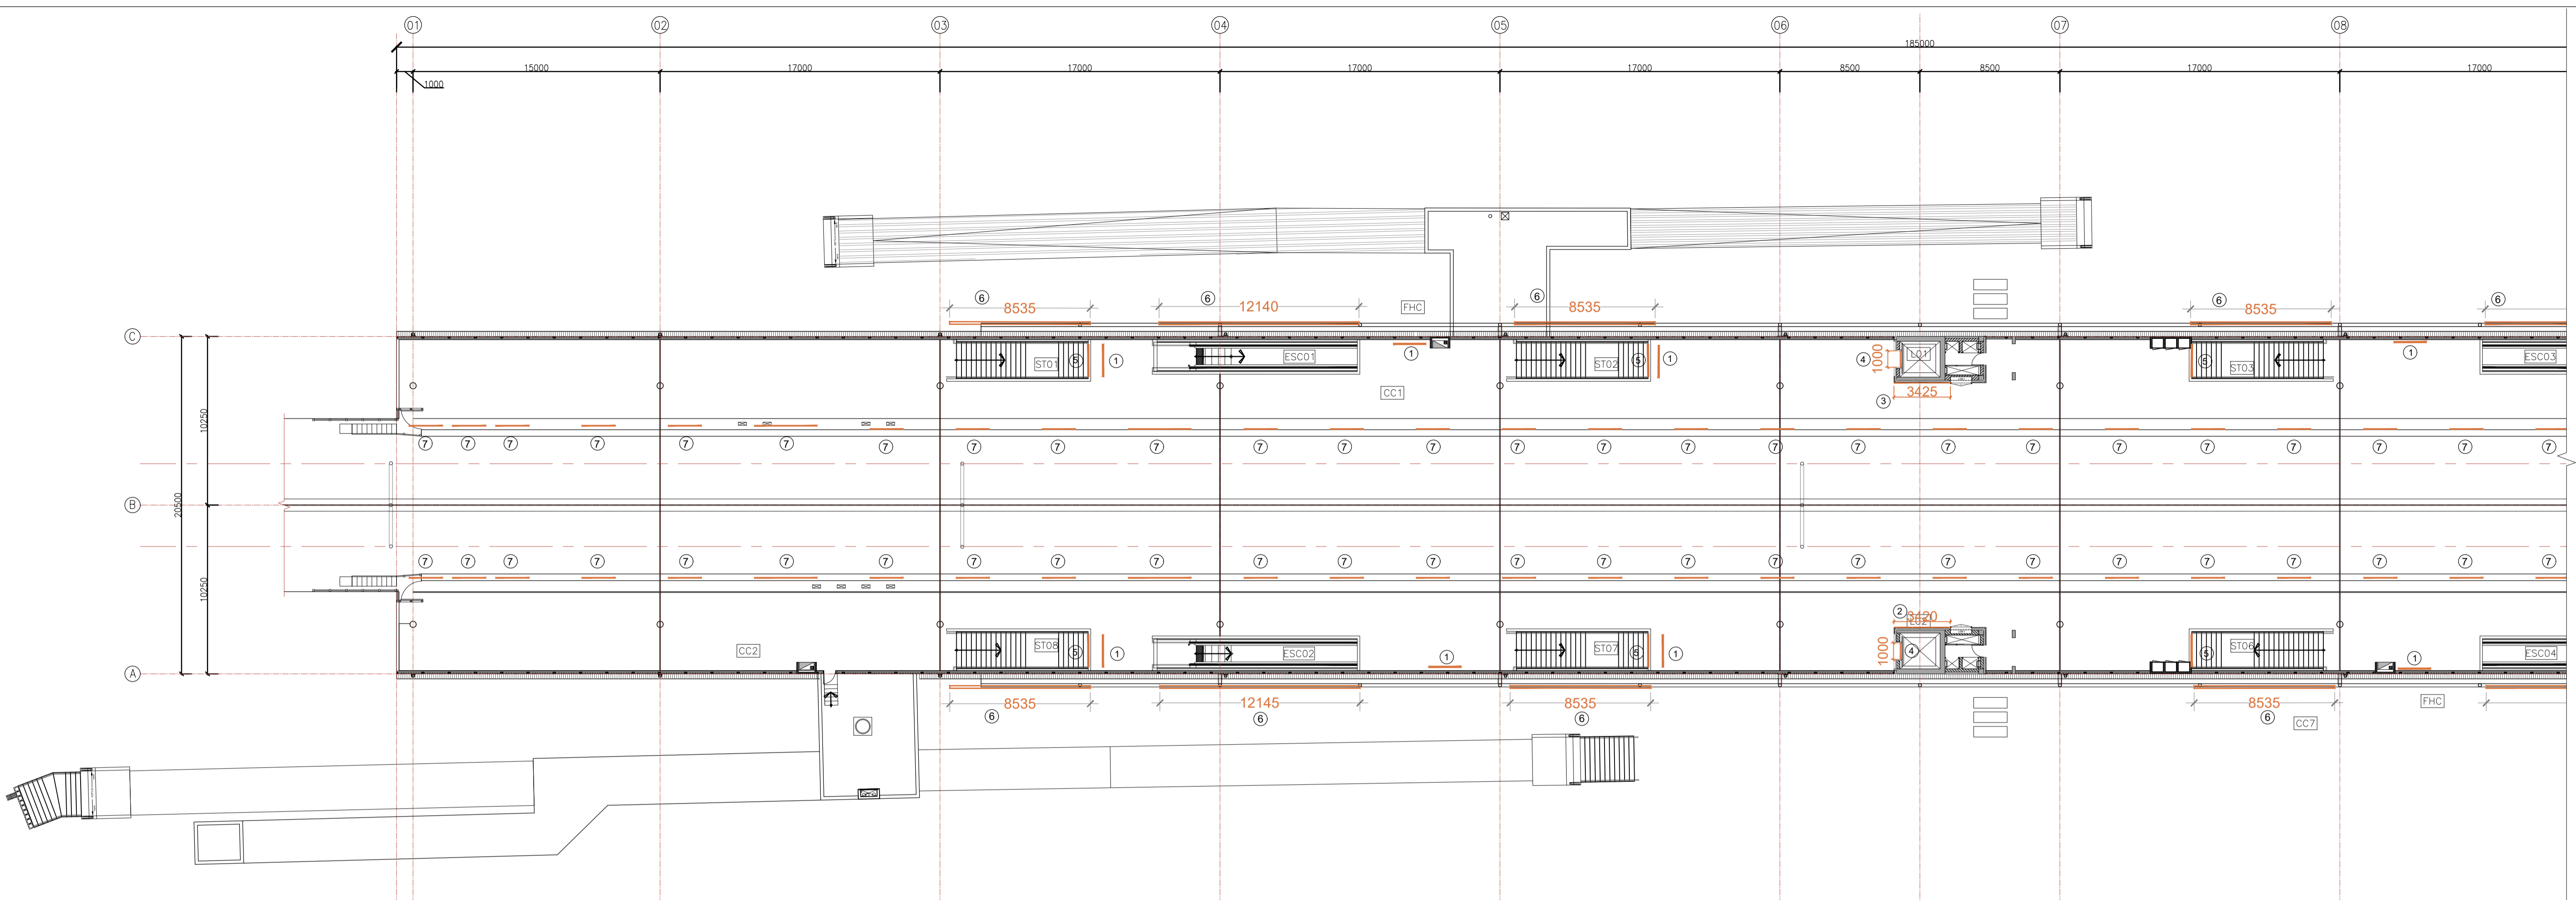

ANDHERI WEST METRO STATION- STREET LEVEL PLAN

OF DN NAGAR
STATION
H: 1+457.0

ANDHERI WEST METRO STATION- CONCOURSE LEVEL PLAN

ANDHERI WEST METRO STATION- PLATFORM LEVEL PLAN