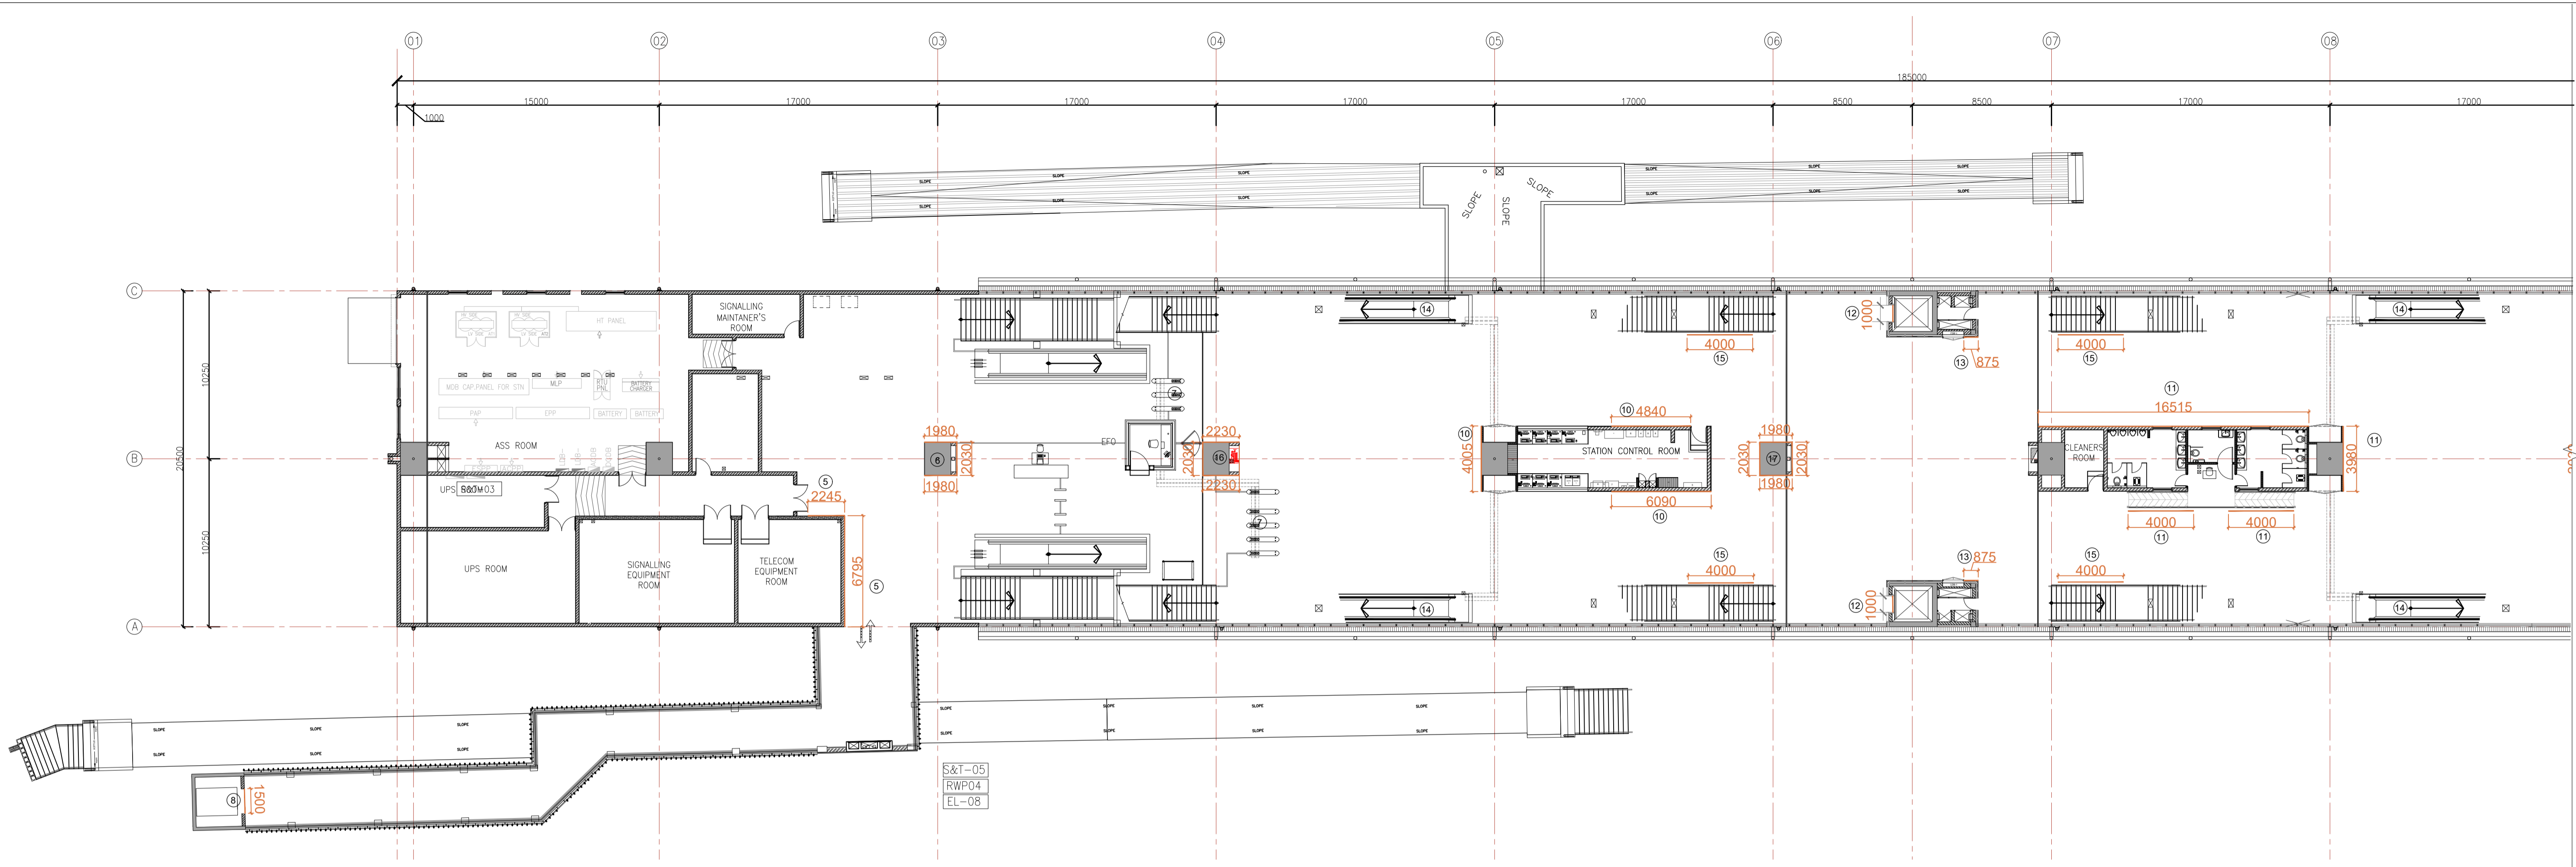

ANDHERI WEST METRO STATION- STREET LEVEL PLAN

OF DN NAGAR
STATION
H: 1+457.0

ANDHERI WEST METRO STATION- CONCOURSE LEVEL PLAN

ANDHERI WEST METRO STATION- PLATFORM LEVEL PLAN