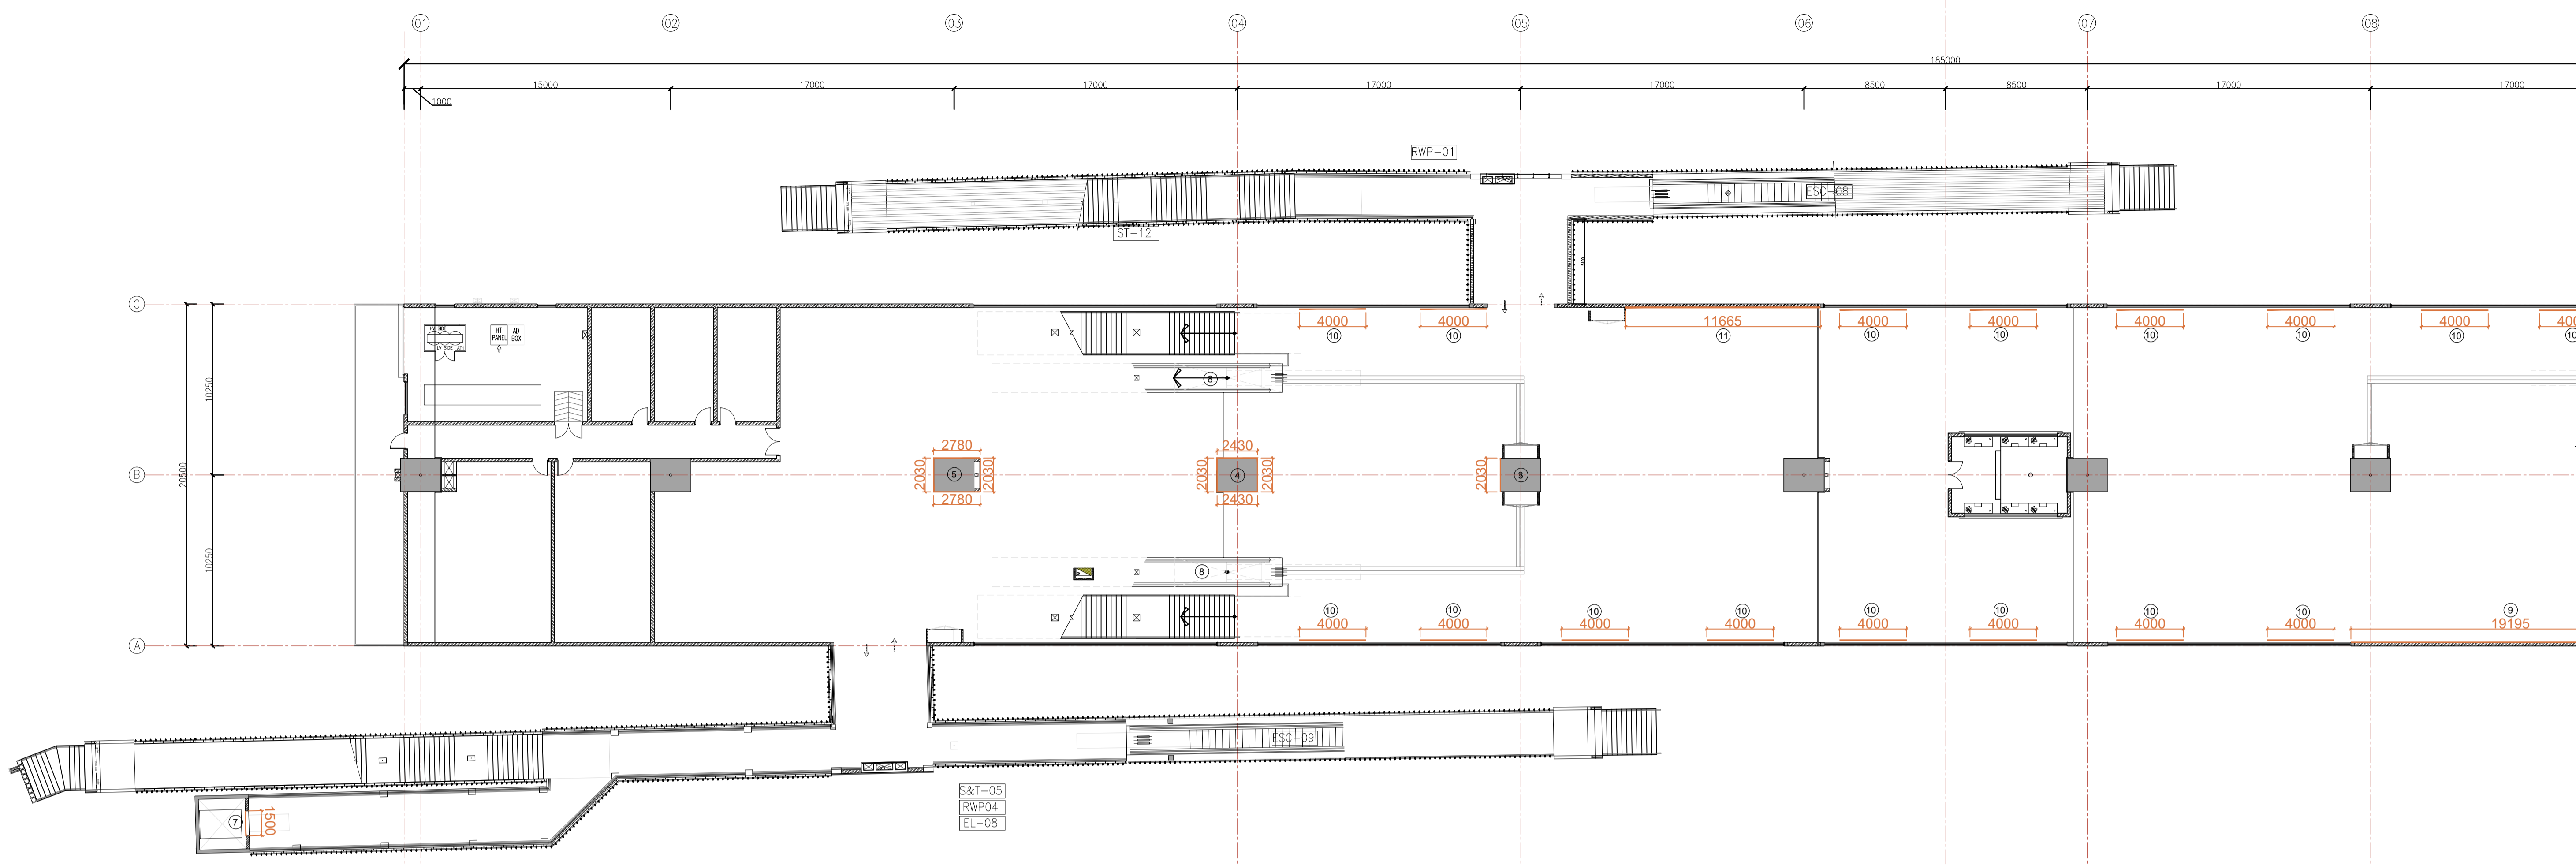

ANDHERI WEST METRO STATION- STREET LEVEL PLAN

OF DN NAGAR
STATION
H: 1+457.0

ANDHERI WEST METRO STATION- CONCOURSE LEVEL PLAN

ANDHERI WEST METRO STATION- PLATFORM LEVEL PLAN